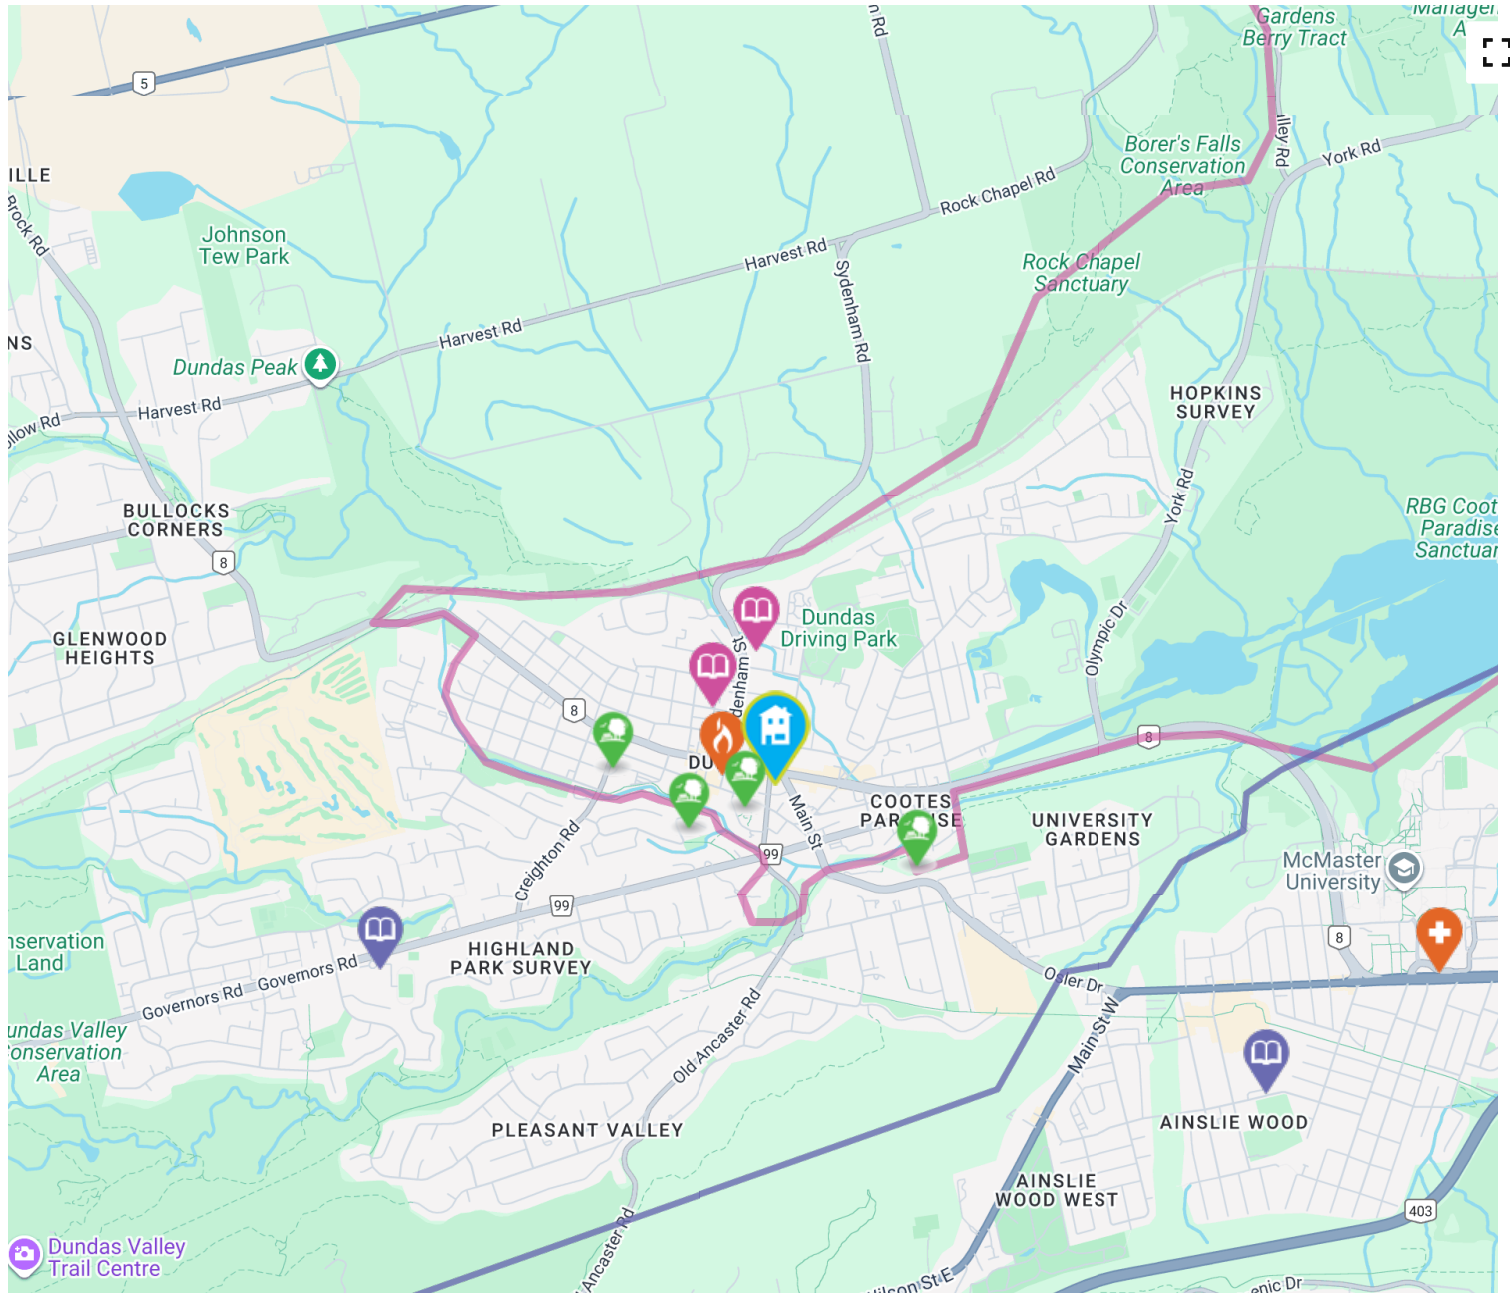

The nearest rail transit stop is Hamilton GO Centre

6.97 KM away

<https://www.gotransit.com...>

The nearest street-level transit stop is King At Ogilvie

about a 1 minute walk - 0.06 KM

<http://www.hamilton.ca...>

The nearest fire station is Hamilton Fire Station 23

0.23 KM away

Address Memorial Square, Dundas, ON L9H

<https://www.hamilton.ca...>

The nearest police facility is Central Station

7.44 KM away

Address 155 King William St, Hamilton, ON L8R 1A7, Canada

<https://hamiltonpolice.on.ca...>

Google Map data ©2025 Google [Report a map error](#)

- Elementary Schools
- Middle Schools
- High Schools
- Transit
- Safety
- Elementary Attendance Zone
- Middle Attendance Zone
- High Attendance Zone
- Parks